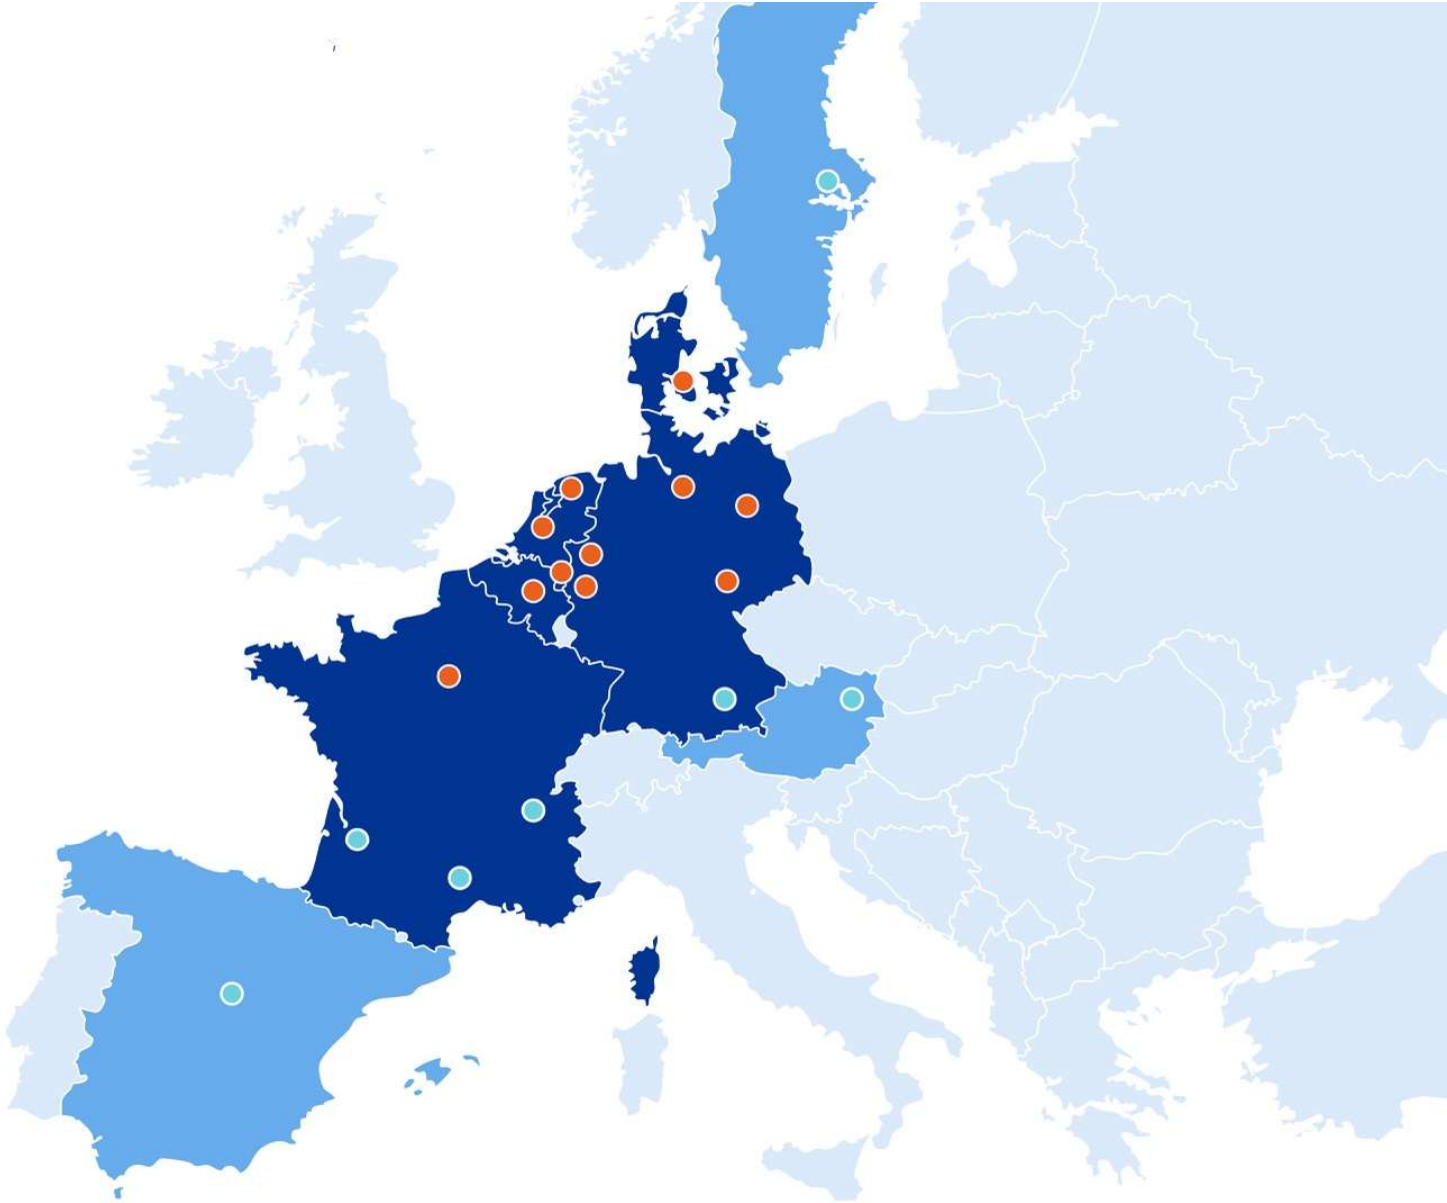

Our strategic locations, rich connectivity and scalable design ensure high performance and low-latency reach, accelerating customer and partner growth.

2015
COMPANY FOUNDED

5
COUNTRIES

12
DATA CENTERS

100%
DUTCH ROOTS

100%
EUROPEAN FOCUS

300+
CUSTOMERS

TIMELINE

PENTA INFRA DATA CENTERS

OVERVIEW
PENTA INFRA DATA CENTERS

- CURRENT MARKET**
- FOCUS MARKET**
- EXISTING PRESENCE**
- PLANNED EXPANSION**

An aerial photograph of a modern, multi-story building with a distinctive facade of vertical blue and white panels. The building is situated in a landscaped area with greenery and a paved road. In the background, there are residential houses and a clear sky with some clouds. The text 'PENTA INFRA' and 'BRU01' is overlaid on the image in a large, white, sans-serif font.